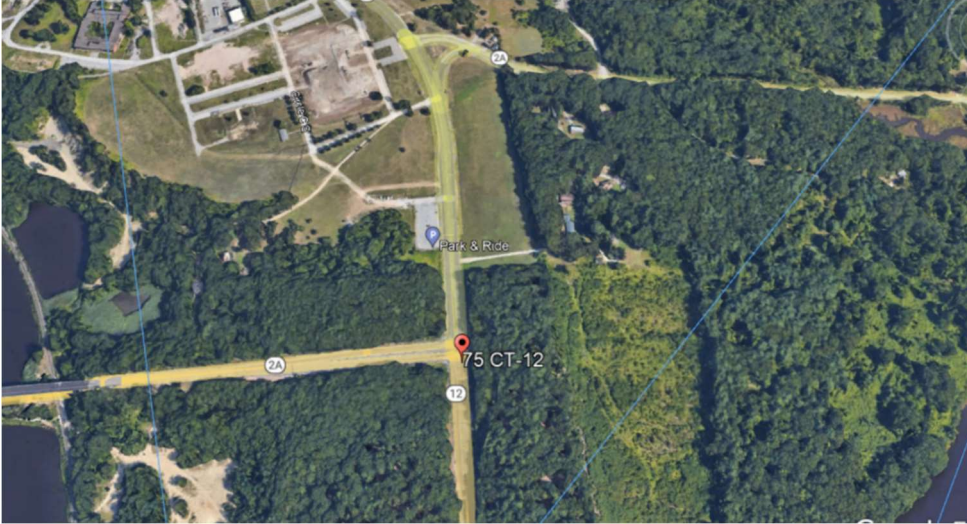

DAY TRIP PICKUP LOCATION IN PRESTON:

Day trip motor coach departs at 5:30 AM sharp from the route 12 Commuter Lot just north of the intersection of Route 2A Route 12, Preston, CT

Use any of the following GPS addresses:

CT-12 & CT-2A, Preston, CT 06365

75 CT-12, Preston, CT

75 Military Hwy, Preston, CT

From Westerly, travel time is 31 Minutes (23 miles)